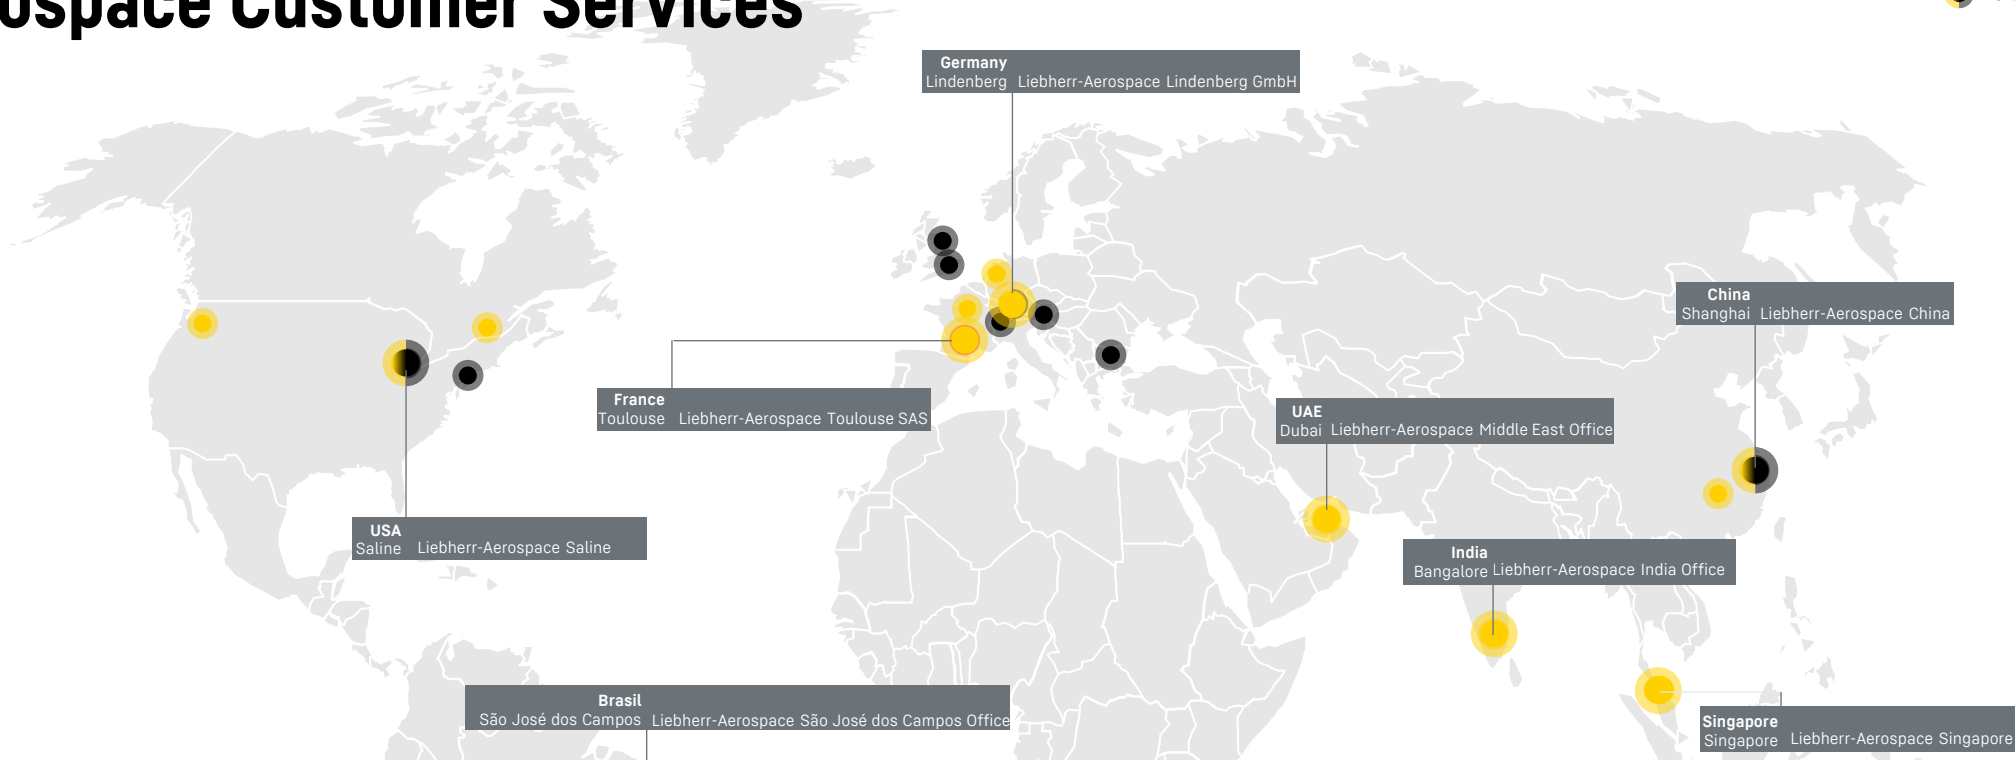

Aerospace Customer Services

- Headquarters Toulouse
- Aerospace
- Transportation
- Aerospace & Transportation

Liebherr-Aerospace Saline, Inc

Managing Director, Finance, QA and Administration
Mr. Will Dew
Tel: +1 734 944 6366
william.dew@liebherr.com