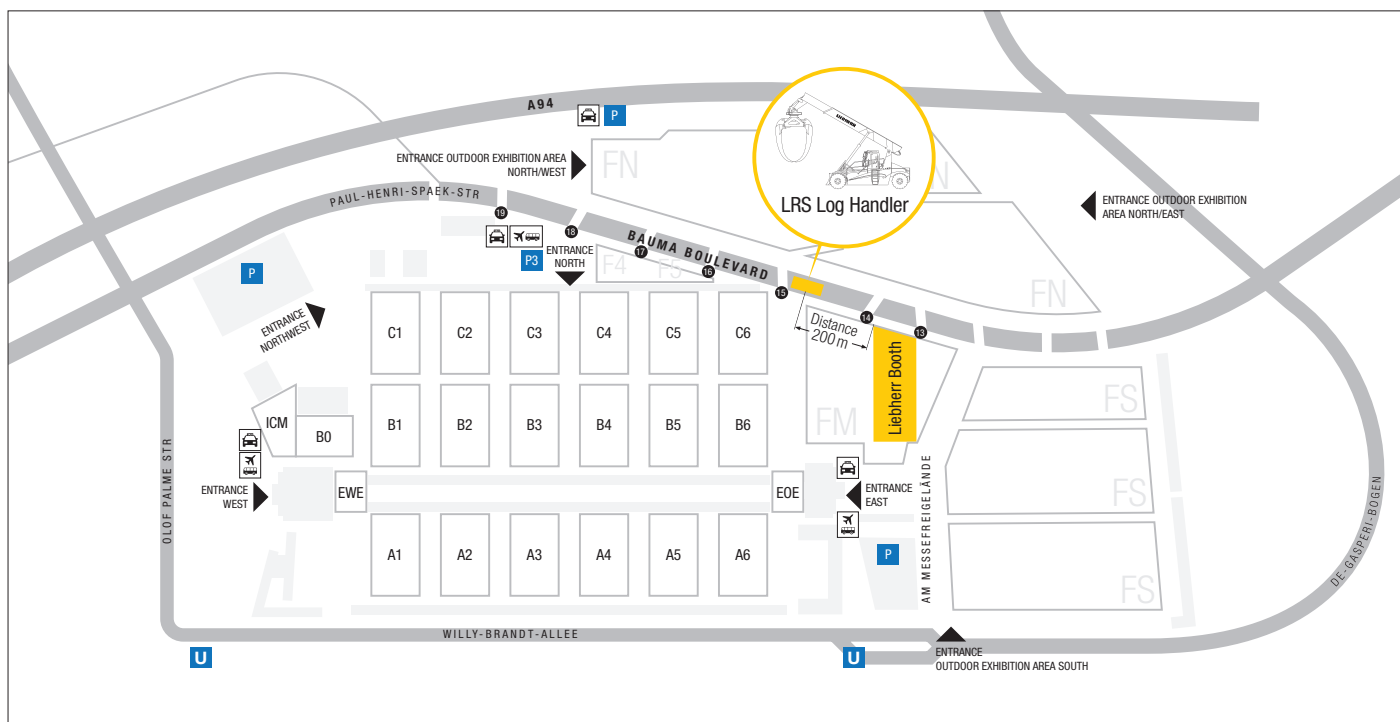

Stand-out features

- Powerful capacity of 30 tonnes at an outreach of 3.6 m
- Increased efficiency due to stepless hydrostatic drive
- Proven Liebherr quality & full access to Liebherr global service-network
- Grapple capacity of 8.2 m²
- Telescopic boom of 8.5 m and stacking height of 8.9 m

The lumber handling device of the latest generation combines an innovative concept with extraordinary efficiency and economy.

LIEBHERR

Discover one of more than 60 exhibits from the extensive Liebherr range. The LRS Log Handler is located on BAUMA Boulevard at Gate 15 and thus in the immediate vicinity of the Liebherr stand.